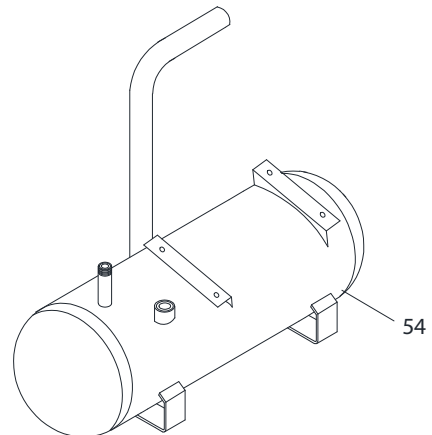

KIT 2

KIT 6

KIT 5

KIT 7

KIT 8

KIT 9

KIT 10

KIT 11

NO.	CODE	DESCRIPTION
	880400000522	KIT 1
1		COVERY
2		LEFT FAN
3		LEFT CRANKCASE
22		SHAFT SEAL
23		BEARING 6006-2Z
24		BOLT
34		BEARING 6203-2Z
37		SELF TAPPING
	880400000523	KIT 2
1		COVERY
21		RIGHT FAN
22		SHAFT SEAL
23		BEARING 6006-2Z
24		BOLT
25		BOLT
26		RIGHT CRANKCASE
27		PROTECTION RING
28		BOLT
29		BOLT
30		SPRING
32		NUT
34		BEARING 6203-2Z
37		SELF TAPPING
	880400000524	KIT 3
11		CYLINDER HEAD
12		BOLT
	880400000525	KIT 4
9		OBTURATING RING
10		OBTURATING RING
15		BOLT
16		LIMITED BLOCK
17		VALVE
18		VALVE PLATE
19		VALVE
20		washer
	880400000526	KIT 5
4		CONNECTING ROD
5		PISTON CUP
6		BINDER PLATE
7		BOLT
8		CYLINDER
	880400000527	KIT 6
13		OBTURATING RING
14		CONNECTING PIPE
	880400000528	KIT 7
35		VIBRATION COLNMN
36		SPRING

NO.	CODE	DESCRIPTION
	880400000529	KIT 8
31		STATOR
33		ROTATOR
	880400000530	KIT 9
48		capacitor cover
49		WASHER
50		bolt
	880400000531	KIT 10
57		NUT
58		WASHER
59		CUSHION FOOT
60		BOLT
	880400000532	KIT 11
40		DEFLATION VALVE
41		REGULATOR
42		40GAUGE
43		50GAUGE
44		CONNECT
45		SAFETY VALVE
46		PRESSURE SWITCH
38	880400000533	AIR FILTER
39	880400000534	ELBOW
47	880400000535	CAPACITOR
51	880400000536	CHECK VALVE
52	880400000537	UNLOADING TUBE
53	880400000538	PIPE
54	880400000539	TANK
55	880400000540	HANDLE SLEEVE
56	880400000541	DRAIN COCK
61	880400000542	PLUG