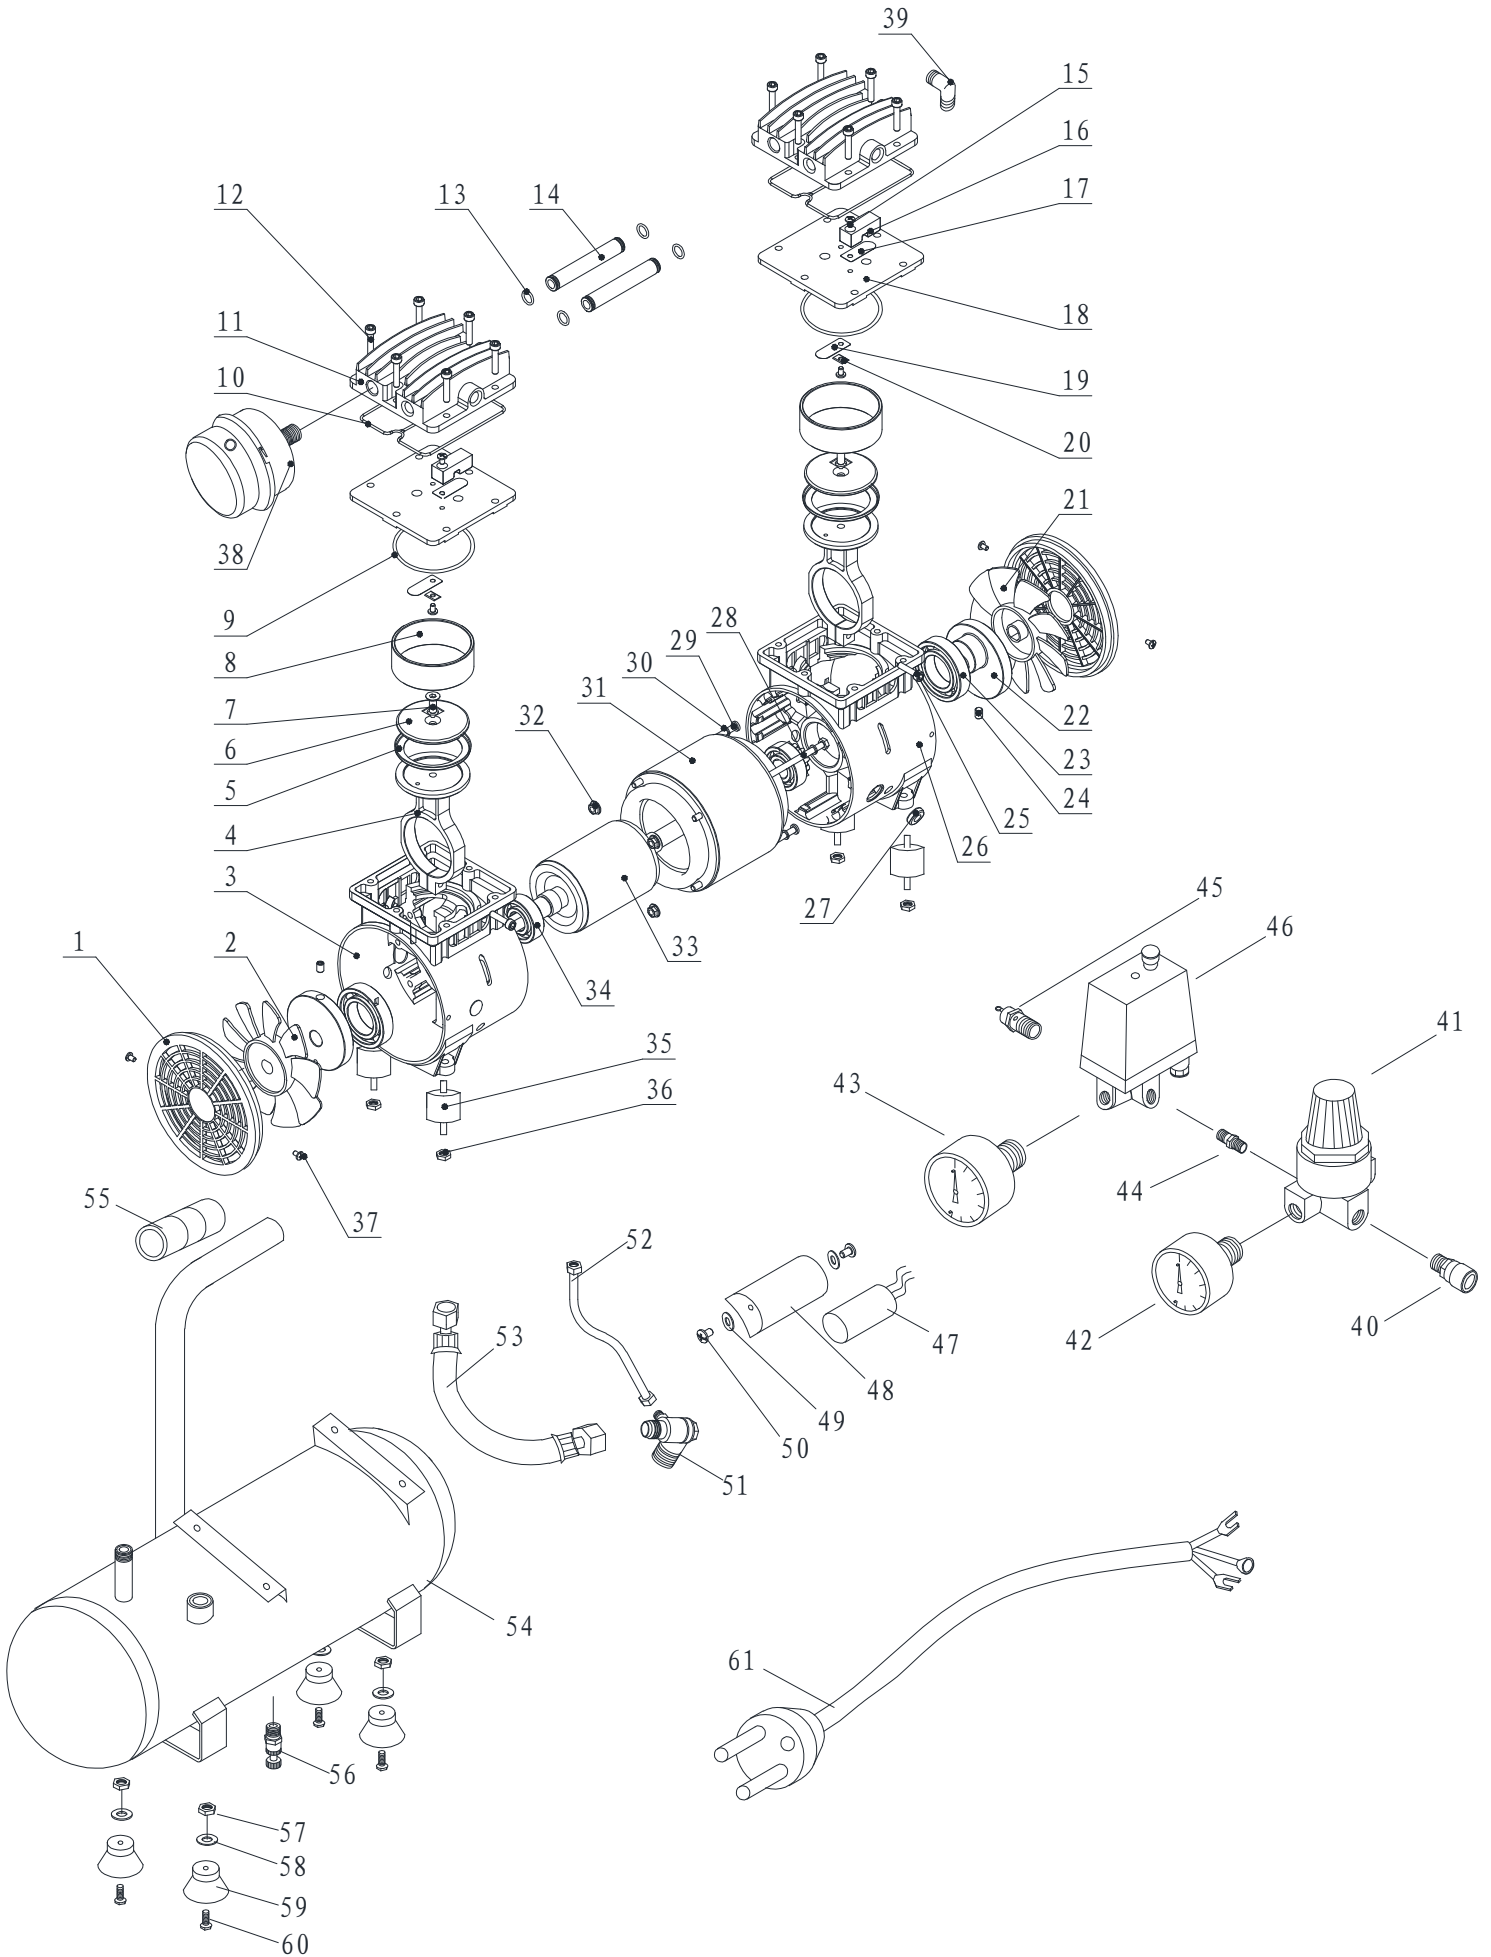

REM POWER[®]

Rheinland Elektro Maschinen

EL 141/8/6
SERVICE KITs

EL 141/8/6 SPARE PARTS OVER VIEW

EL 141/8/6 SPARE PARTS KITS

KIT 1

KIT 3

KIT 4

KIT 2

KIT 6

KIT 5

KIT 7

KIT 8

KIT 9

KIT 10

KIT 11

NO.	CODE	DESCRIPTION
	880400000522	KIT 1
1		COVERY
2		LEFT FAN
3		LEFT CRANKCASE
22		SHAFT SEAL
23		BEARING 6006-2Z
24		BOLT
34		BEARING 6203-2Z
37		SELF TAPPING
	880400000523	KIT 2
1		COVERY
21		RIGHT FAN
22		SHAFT SEAL
23		BEARING 6006-2Z
24		BOLT
25		BOLT
26		RIGHT CRANKCASE
27		PROTECTION RING
28		BOLT
29		BOLT
30		SPRING
32		NUT
34		BEARING 6203-2Z
37		SELF TAPPING
	880400000524	KIT 3
11		CYLINDER HEAD
12		BOLT
	880400000525	KIT 4
9		OBTURATING RING
10		OBTURATING RING
15		BOLT
16		LIMITED BLOCK
17		VALVE
18		VALVE PLATE
19		VALVE
20		washer
	880400000526	KIT 5
4		CONNECTING ROD
5		PISTON CUP
6		BINDER PLATE
7		BOLT
8		CYLINDER
	880400000527	KIT 6
13		OBTURATING RING
14		CONNECTING PIPE
	880400000528	KIT 7
35		VIBRATION COLNMN
36		SPRING

NO.	CODE	DESCRIPTION
	880400000529	KIT 8
31		STATOR
33		ROTATOR
	880400000530	KIT 9
48		capacitor cover
49		WASHER
50		bolt
	880400000531	KIT 10
57		NUT
58		WASHER
59		CUSHION FOOT
60		BOLT
	880400000532	KIT 11
40		DEFLATION VALVE
41		REGULATOR
42		40GAUGE
43		50GAUGE
44		CONNECT
45		SAFETY VALVE
46		PRESSURE SWITCH
38	880400000533	AIR FILTER
39	880400000534	ELBOW
47	880400000535	CAPACITOR
51	880400000536	CHECK VALVE
52	880400000537	UNLOADING TUBE
53	880400000538	PIPE
54	880400000539	TANK
55	880400000540	HANDLE SLEEVE
56	880400000541	DRAIN COCK
61	880400000542	PLUG