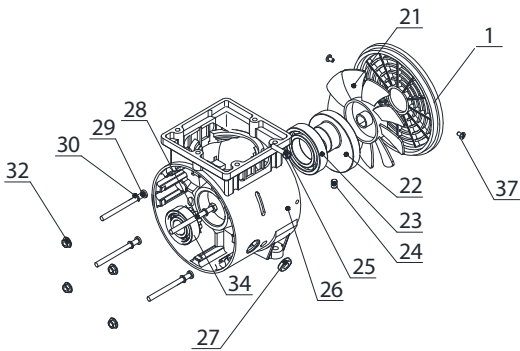

REM POWER[®]

Rheinland Elektro Maschinen

EL 141/8/6
SERVICE KITs

EL 141/8/6 SPARE PARTS OVER VIEW

EL 141/8/6 SPARE PARTS KITS

KIT 1

KIT 3

KIT 4

KIT 2

KIT 6

KIT 5

KIT 7

KIT 8

KIT 9

KIT 10

KIT 11

NO.	CODE	DESCRIPTION
	880400000522	KIT 1
1		COVERY
2		LEFT FAN
3		LEFT CRANKCASE
22		SHAFT SEAL
23		BEARING 6006-2Z
24		BOLT
34		BEARING 6203-2Z
37		SELF TAPPING
	880400000523	KIT 2
1		COVERY
21		RIGHT FAN
22		SHAFT SEAL
23		BEARING 6006-2Z
24		BOLT
25		BOLT
26		RIGHT CRANKCASE
27		PROTECTION RING
28		BOLT
29		BOLT
30		SPRING
32		NUT
34		BEARING 6203-2Z
37		SELF TAPPING
	880400000524	KIT 3
11		CYLINDER HEAD
12		BOLT
	880400000525	KIT 4
9		OBTURATING RING
10		OBTURATING RING
15		BOLT
16		LIMITED BLOCK
17		VALVE
18		VALVE PLATE
19		VALVE
20		washer
	880400000526	KIT 5
4		CONNECTING ROD
5		PISTON CUP
6		BINDER PLATE
7		BOLT
8		CYLINDER
	880400000527	KIT 6
13		OBTURATING RING
14		CONNECTING PIPE
	880400000528	KIT 7
35		VIBRATION COLNMN
36		SPRING

NO.	CODE	DESCRIPTION
	880400000529	KIT 8
31		STATOR
33		ROTATOR
	880400000530	KIT 9
48		capacitor cover
49		WASHER
50		bolt
	880400000531	KIT 10
57		NUT
58		WASHER
59		CUSHION FOOT
60		BOLT
	880400000532	KIT 11
40		DEFLATION VALVE
41		REGULATOR
42		40GAUGE
43		50GAUGE
44		CONNECT
45		SAFETY VALVE
46		PRESSURE SWITCH
38	880400000533	AIR FILTER
39	880400000534	ELBOW
47	880400000535	CAPACITOR
51	880400000536	CHECK VALVE
52	880400000537	UNLOADING TUBE
53	880400000538	PIPE
54	880400000539	TANK
55	880400000540	HANDLE SLEEVE
56	880400000541	DRAIN COCK
61	880400000542	PLUG