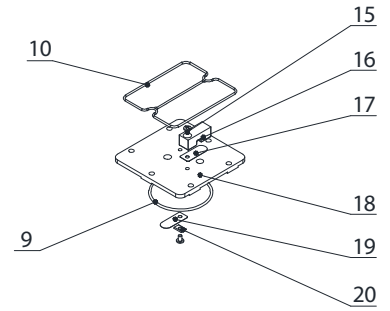

REM POWER[®]

Rheinland Elektro Maschinen

EL 141/8/6
SERVICE KITs

EL 141/8/6 SPARE PARTS OVER VIEW

EL 141/8/6 SPARE PARTS KITS

KIT 1

KIT 3

KIT 4

KIT 2

KIT 6

KIT 5

KIT 7

KIT 8

KIT 9

KIT 10

KIT 11

NO.	CODE	DESCRIPTION
	880400000522	KIT 1
1		COVERY
2		LEFT FAN
3		LEFT CRANKCASE
22		SHAFT SEAL
23		BEARING 6006-2Z
24		BOLT
34		BEARING 6203-2Z
37		SELF TAPPING
	880400000523	KIT 2
1		COVERY
21		RIGHT FAN
22		SHAFT SEAL
23		BEARING 6006-2Z
24		BOLT
25		BOLT
26		RIGHT CRANKCASE
27		PROTECTION RING
28		BOLT
29		BOLT
30		SPRING
32		NUT
34		BEARING 6203-2Z
37		SELF TAPPING
	880400000524	KIT 3
11		CYLINDER HEAD
12		BOLT
	880400000525	KIT 4
9		OBTURATING RING
10		OBTURATING RING
15		BOLT
16		LIMITED BLOCK
17		VALVE
18		VALVE PLATE
19		VALVE
20		washer
	880400000526	KIT 5
4		CONNECTING ROD
5		PISTON CUP
6		BINDER PLATE
7		BOLT
8		CYLINDER
	880400000527	KIT 6
13		OBTURATING RING
14		CONNECTING PIPE
	880400000528	KIT 7
35		VIBRATION COLNMN
36		SPRING