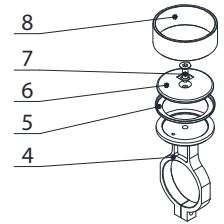

REM POWER[®]

Rheinland Elektro Maschinen

EL 141/8/6
SERVICE KITs

EL 141/8/6 SPARE PARTS OVER VIEW

EL 141/8/6 SPARE PARTS KITS

KIT 1

KIT 3

KIT 4

KIT 2

KIT 6

KIT 5

KIT 7

KIT 8

KIT 9

KIT 10

KIT 11

NO.	CODE	DESCRIPTION
	880400000522	KIT 1
1		COVERY
2		LEFT FAN
3		LEFT CRANKCASE
22		SHAFT SEAL
23		BEARING 6006-2Z
24		BOLT
34		BEARING 6203-2Z
37		SELF TAPPING
	880400000523	KIT 2
1		COVERY
21		RIGHT FAN
22		SHAFT SEAL
23		BEARING 6006-2Z
24		BOLT
25		BOLT
26		RIGHT CRANKCASE
27		PROTECTION RING
28		BOLT
29		BOLT
30		SPRING
32		NUT
34		BEARING 6203-2Z
37		SELF TAPPING
	880400000524	KIT 3
11		CYLINDER HEAD
12		BOLT
	880400000525	KIT 4
9		OBTURATING RING
10		OBTURATING RING
15		BOLT
16		LIMITED BLOCK
17		VALVE
18		VALVE PLATE
19		VALVE
20		washer
	880400000526	KIT 5
4		CONNECTING ROD
5		PISTON CUP
6		BINDER PLATE
7		BOLT
8		CYLINDER
	880400000527	KIT 6
13		OBTURATING RING
14		CONNECTING PIPE
	880400000528	KIT 7
35		VIBRATION COLNMN
36		SPRING

NO.	CODE	DESCRIPTION
	880400000529	KIT 8
31		STATOR
33		ROTATOR
	880400000530	KIT 9
48		capacitor cover
49		WASHER
50		bolt
	880400000531	KIT 10
57		NUT
58		WASHER
59		CUSHION FOOT
60		BOLT
	880400000532	KIT 11
40		DEFLATION VALVE
41		REGULATOR
42		40GAUGE
43		50GAUGE
44		CONNECT
45		SAFETY VALVE
46		PRESSURE SWITCH
38	880400000533	AIR FILTER
39	880400000534	ELBOW
47	880400000535	CAPACITOR
51	880400000536	CHECK VALVE
52	880400000537	UNLOADING TUBE
53	880400000538	PIPE
54	880400000539	TANK
55	880400000540	HANDLE SLEEVE
56	880400000541	DRAIN COCK
61	880400000542	PLUG