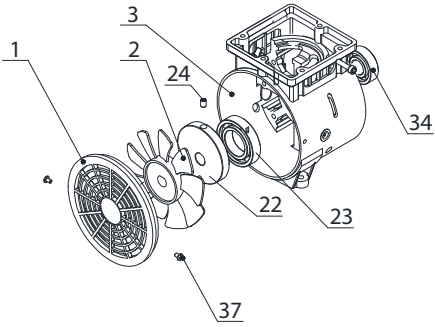

REM POWER[®]

Rheinland Elektro Maschinen

EL 141/8/6
SERVICE KITs

EL 141/8/6 SPARE PARTS OVER VIEW

EL 141/8/6 SPARE PARTS KITS

KIT 1

KIT 3

KIT 4

KIT 2

KIT 6

KIT 5

KIT 7

KIT 8

KIT 9

KIT 10

KIT 11

NO.	CODE	DESCRIPTION
	880400000522	KIT 1
1		COVERY
2		LEFT FAN
3		LEFT CRANKCASE
22		SHAFT SEAL
23		BEARING 6006-2Z
24		BOLT
34		BEARING 6203-2Z
37		SELF TAPPING
	880400000523	KIT 2
1		COVERY
21		RIGHT FAN
22		SHAFT SEAL
23		BEARING 6006-2Z
24		BOLT
25		BOLT
26		RIGHT CRANKCASE
27		PROTECTION RING
28		BOLT
29		BOLT
30		SPRING
32		NUT
34		BEARING 6203-2Z
37		SELF TAPPING
	880400000524	KIT 3
11		CYLINDER HEAD
12		BOLT
	880400000525	KIT 4
9		OBTURATING RING
10		OBTURATING RING
15		BOLT
16		LIMITED BLOCK
17		VALVE
18		VALVE PLATE
19		VALVE
20		washer
	880400000526	KIT 5
4		CONNECTING ROD
5		PISTON CUP
6		BINDER PLATE
7		BOLT
8		CYLINDER
	880400000527	KIT 6
13		OBTURATING RING
14		CONNECTING PIPE
	880400000528	KIT 7
35		VIBRATION COLNMN
36		SPRING

NO.	CODE	DESCRIPTION
	880400000529	KIT 8
31		STATOR
33		ROTATOR
	880400000530	KIT 9
48		capacitor cover
49		WASHER
50		bolt
	880400000531	KIT 10
57		NUT
58		WASHER
59		CUSHION FOOT
60		BOLT
	880400000532	KIT 11
40		DEFLATION VALVE
41		REGULATOR
42		40GAUGE
43		50GAUGE
44		CONNECT
45		SAFETY VALVE
46		PRESSURE SWITCH
38	880400000533	AIR FILTER
39	880400000534	ELBOW
47	880400000535	CAPACITOR
51	880400000536	CHECK VALVE
52	880400000537	UNLOADING TUBE
53	880400000538	PIPE
54	880400000539	TANK
55	880400000540	HANDLE SLEEVE
56	880400000541	DRAIN COCK
61	880400000542	PLUG