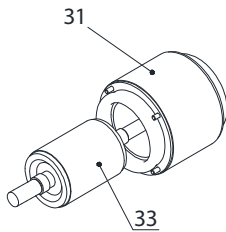

KIT 2

KIT 6

KIT 5

KIT 7

KIT 8

KIT 9

KIT 10

KIT 11

NO.	CODE	DESCRIPTION
	880400000522	KIT 1
1		COVERY
2		LEFT FAN
3		LEFT CRANKCASE
22		SHAFT SEAL
23		BEARING 6006-2Z
24		BOLT
34		BEARING 6203-2Z
37		SELF TAPPING
	880400000523	KIT 2
1		COVERY
21		RIGHT FAN
22		SHAFT SEAL
23		BEARING 6006-2Z
24		BOLT
25		BOLT
26		RIGHT CRANKCASE
27		PROTECTION RING
28		BOLT
29		BOLT
30		SPRING
32		NUT
34		BEARING 6203-2Z
37		SELF TAPPING
	880400000524	KIT 3
11		CYLINDER HEAD
12		BOLT
	880400000525	KIT 4
9		OBTURATING RING
10		OBTURATING RING
15		BOLT
16		LIMITED BLOCK
17		VALVE
18		VALVE PLATE
19		VALVE
20		washer
	880400000526	KIT 5
4		CONNECTING ROD
5		PISTON CUP
6		BINDER PLATE
7		BOLT
8		CYLINDER
	880400000527	KIT 6
13		OBTURATING RING
14		CONNECTING PIPE
	880400000528	KIT 7
35		VIBRATION COLNMN
36		SPRING

NO.	CODE	DESCRIPTION
	880400000529	KIT 8
31		STATOR
33		ROTATOR
	880400000530	KIT 9
48		capacitor cover
49		WASHER
50		bolt
	880400000531	KIT 10
57		NUT
58		WASHER
59		CUSHION FOOT
60		BOLT
	880400000532	KIT 11
40		DEFLATION VALVE
41		REGULATOR
42		40GAUGE
43		50GAUGE
44		CONNECT
45		SAFETY VALVE
46		PRESSURE SWITCH
38	880400000533	AIR FILTER
39	880400000534	ELBOW
47	880400000535	CAPACITOR
51	880400000536	CHECK VALVE
52	880400000537	UNLOADING TUBE
53	880400000538	PIPE
54	880400000539	TANK
55	880400000540	HANDLE SLEEVE
56	880400000541	DRAIN COCK
61	880400000542	PLUG