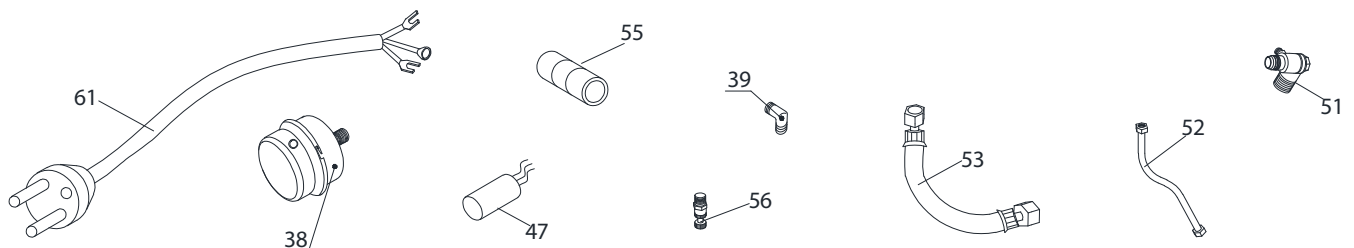

KIT 2

KIT 6

KIT 5

KIT 7

KIT 8

KIT 9

KIT 10

KIT 11

NO.	CODE	DESCRIPTION
	880400000522	KIT 1
1		COVERY
2		LEFT FAN
3		LEFT CRANKCASE
22		SHAFT SEAL
23		BEARING 6006-2Z
24		BOLT
34		BEARING 6203-2Z
37		SELF TAPPING
	880400000523	KIT 2
1		COVERY
21		RIGHT FAN
22		SHAFT SEAL
23		BEARING 6006-2Z
24		BOLT
25		BOLT
26		RIGHT CRANKCASE
27		PROTECTION RING
28		BOLT
29		BOLT
30		SPRING
32		NUT
34		BEARING 6203-2Z
37		SELF TAPPING
	880400000524	KIT 3
11		CYLINDER HEAD
12		BOLT
	880400000525	KIT 4
9		OBTURATING RING
10		OBTURATING RING
15		BOLT
16		LIMITED BLOCK
17		VALVE
18		VALVE PLATE
19		VALVE
20		washer
	880400000526	KIT 5
4		CONNECTING ROD
5		PISTON CUP
6		BINDER PLATE
7		BOLT
8		CYLINDER
	880400000527	KIT 6
13		OBTURATING RING
14		CONNECTING PIPE
	880400000528	KIT 7
35		VIBRATION COLNMN
36		SPRING

NO.	CODE	DESCRIPTION
	880400000529	KIT 8
31		STATOR
33		ROTATOR
	880400000530	KIT 9
48		capacitor cover
49		WASHER
50		bolt
	880400000531	KIT 10
57		NUT
58		WASHER
59		CUSHION FOOT
60		BOLT
	880400000532	KIT 11
40		DEFLATION VALVE
41		REGULATOR
42		40GAUGE
43		50GAUGE
44		CONNECT
45		SAFETY VALVE
46		PRESSURE SWITCH
38	880400000533	AIR FILTER
39	880400000534	ELBOW
47	880400000535	CAPACITOR
51	880400000536	CHECK VALVE
52	880400000537	UNLOADING TUBE
53	880400000538	PIPE
54	880400000539	TANK
55	880400000540	HANDLE SLEEVE
56	880400000541	DRAIN COCK
61	880400000542	PLUG