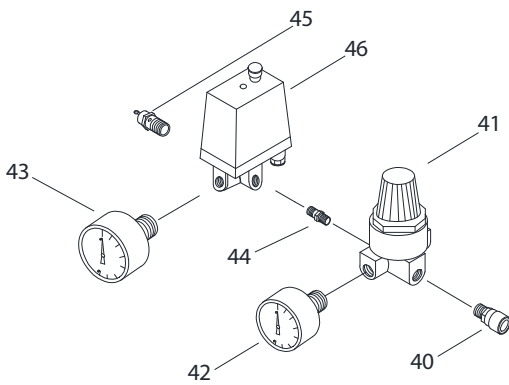

KIT 2

KIT 6

KIT 5

KIT 7

KIT 8

KIT 9

KIT 10

KIT 11

NO.	CODE	DESCRIPTION
	880400000522	KIT 1
1		COVERY
2		LEFT FAN
3		LEFT CRANKCASE
22		SHAFT SEAL
23		BEARING 6006-2Z
24		BOLT
34		BEARING 6203-2Z
37		SELF TAPPING
	880400000523	KIT 2
1		COVERY
21		RIGHT FAN
22		SHAFT SEAL
23		BEARING 6006-2Z
24		BOLT
25		BOLT
26		RIGHT CRANKCASE
27		PROTECTION RING
28		BOLT
29		BOLT
30		SPRING
32		NUT
34		BEARING 6203-2Z
37		SELF TAPPING
	880400000524	KIT 3
11		CYLINDER HEAD
12		BOLT
	880400000525	KIT 4
9		OBTURATING RING
10		OBTURATING RING
15		BOLT
16		LIMITED BLOCK
17		VALVE
18		VALVE PLATE
19		VALVE
20		washer
	880400000526	KIT 5
4		CONNECTING ROD
5		PISTON CUP
6		BINDER PLATE
7		BOLT
8		CYLINDER
	880400000527	KIT 6
13		OBTURATING RING
14		CONNECTING PIPE
	880400000528	KIT 7
35		VIBRATION COLNMN
36		SPRING

NO.	CODE	DESCRIPTION
	880400000529	KIT 8
31		STATOR
33		ROTATOR
	880400000530	KIT 9
48		capacitor cover
49		WASHER
50		bolt
	880400000531	KIT 10
57		NUT
58		WASHER
59		CUSHION FOOT
60		BOLT
	880400000532	KIT 11
40		DEFLATION VALVE
41		REGULATOR
42		40GAUGE
43		50GAUGE
44		CONNECT
45		SAFETY VALVE
46		PRESSURE SWITCH
38	880400000533	AIR FILTER
39	880400000534	ELBOW
47	880400000535	CAPACITOR
51	880400000536	CHECK VALVE
52	880400000537	UNLOADING TUBE
53	880400000538	PIPE
54	880400000539	TANK
55	880400000540	HANDLE SLEEVE
56	880400000541	DRAIN COCK
61	880400000542	PLUG